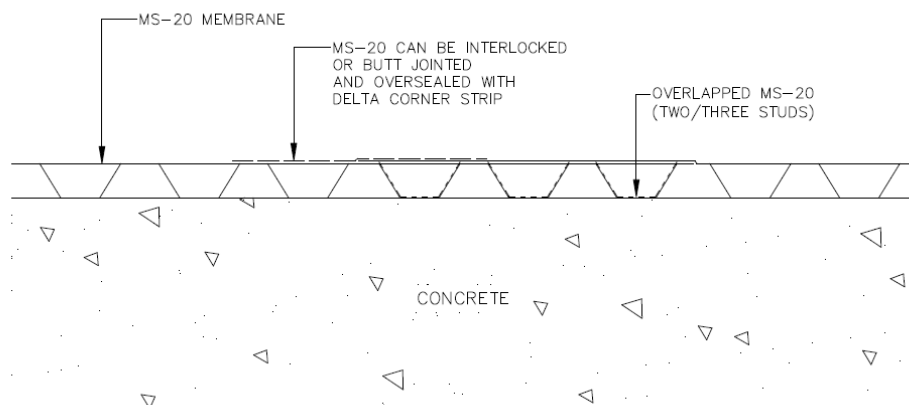

DELTA® Corner Strip

One-sided sealing tape typically used for wall to floor joint. It can also be used for patch repairs, detailing and creates a vapour seal. When applying this onto steel the steel should be cleaned and primed with our bitumen primer

Specifications

Product code: DMS020

Contents: 1 roll or 3 in a box

Size: 20m x 150mm x 1mm

Material: Butyl rubber

Uses:

- Floor/Wall joint
- Sealing around services & pipework
- Detailing around columns, i-Beams etc.
- Oversealing all membranes