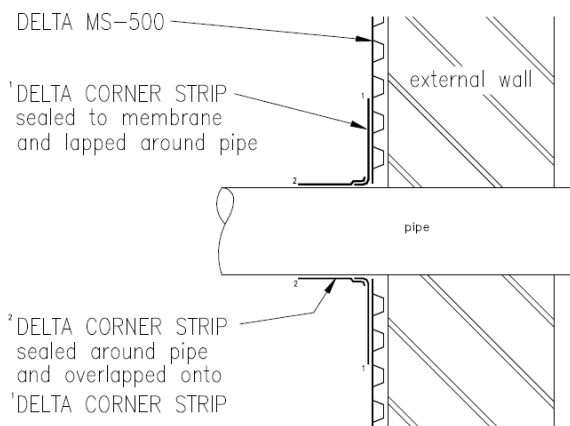

DELTA® Corner Strip

One-sided sealing tape typically used for wall to floor joint. It can also be used for patch repairs, detailing and creates a vapour seal. When applying this onto steel the steel should be cleaned and primed with our bitumen primer

Specifications

Product code: DMS020

Contents: 1 roll or 3 in a box

Size: 20m x 150mm x 1mm

Material: Butyl rubber

Uses:

- Floor/Wall joint
- Sealing around services & pipework
- Detailing around columns, i-Beams etc.
- Oversealing all membranes