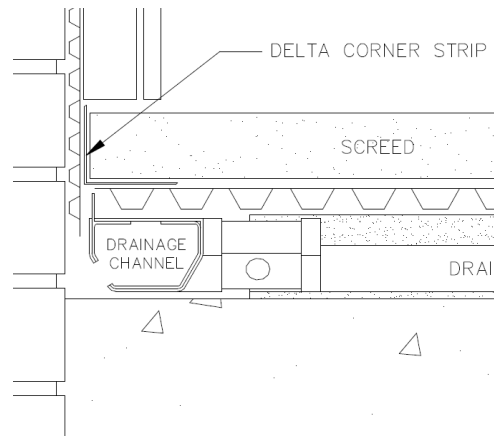

DELTA® Corner Strip

One-sided sealing tape typically used for wall to floor joint. It can also be used for patch repairs, detailing and creates a vapour seal. When applying this onto steel the steel should be cleaned and primed with our bitumen primer

Specifications

Product code: DMS020

Contents: 1 roll or 3 in a box

Size: 20m x 150mm x 1mm

Material: Butyl rubber

Uses:

- Floor/Wall joint
- Sealing around services & pipework
- Detailing around columns, i-Beams etc.
- Oversealing all membranes