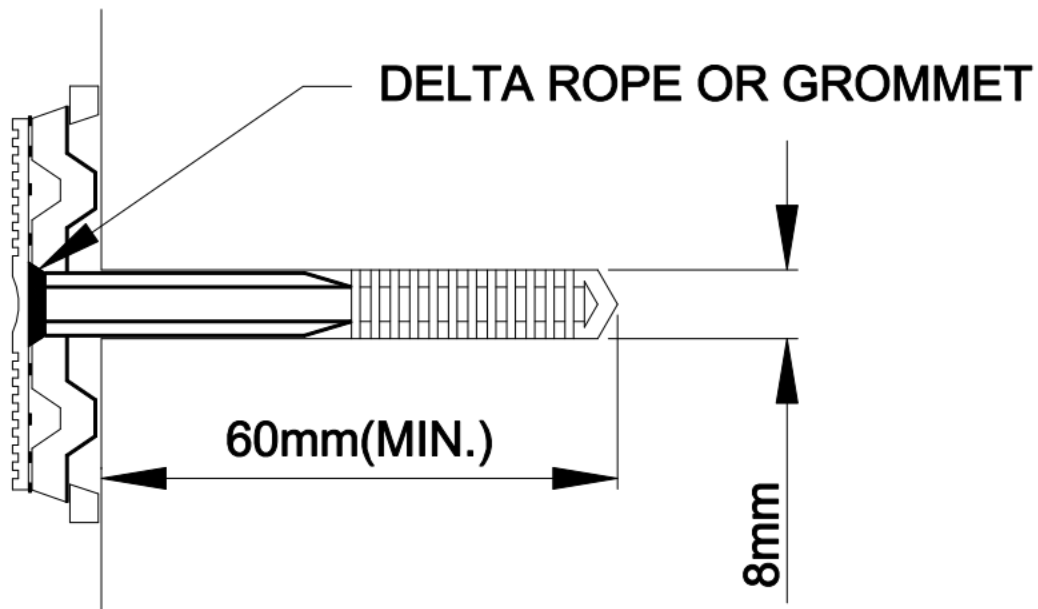

DELTA® PT-Lath plugs with grommets

Watertight self-sealing fixings plugs for our PT-Lath membrane

Specifications

Product code:	DMS133
Contents:	Box of 250
Size:	8mm x 52mm

Delta House, Merlin Way, North Weald, Epping, Essex CM16 6HR
Telephone: 01992 523 523 Fax: 01992 523 250
Email: info@deltamembranes.com www.deltamembranes.com