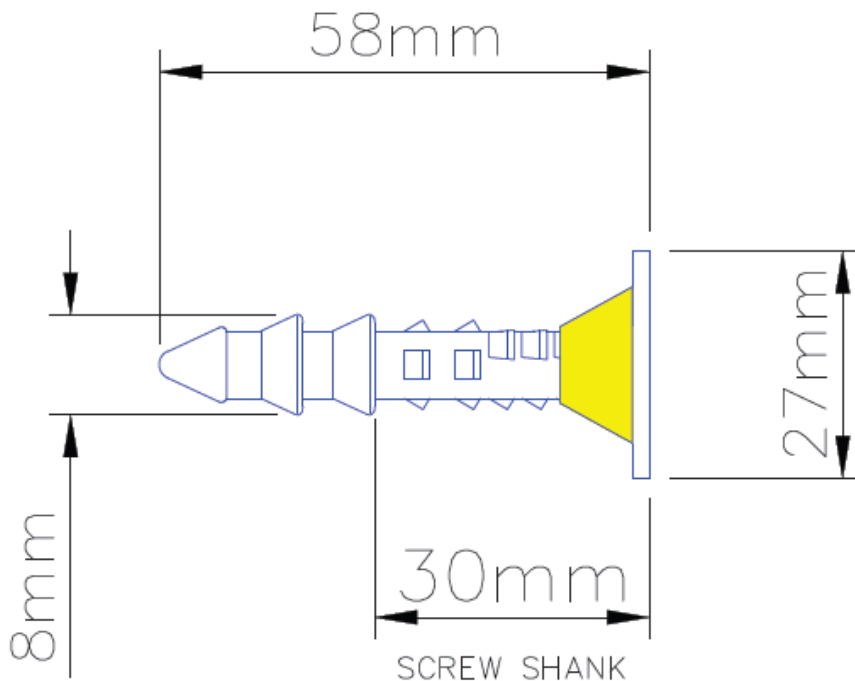

DELTA® Qwik-seal plugs

Watertight self-sealing fixing plugs for our MS500 membrane. These plugs have an internal shank down the middle (that takes a 5mm dia./size 10 screw at a maximum depth of 30mm) for subsequent installation of wall ties and or dry lining systems.

Specifications

Product code:	DMS131
Contents:	Box of 100
Size:	10mm x 58mm

Delta House, Merlin Way, North Weald, Epping, Essex CM16 6HR
Telephone: 01992 523 523 Fax: 01992 523 250
Email: info@deltamembranes.com www.deltamembranes.com